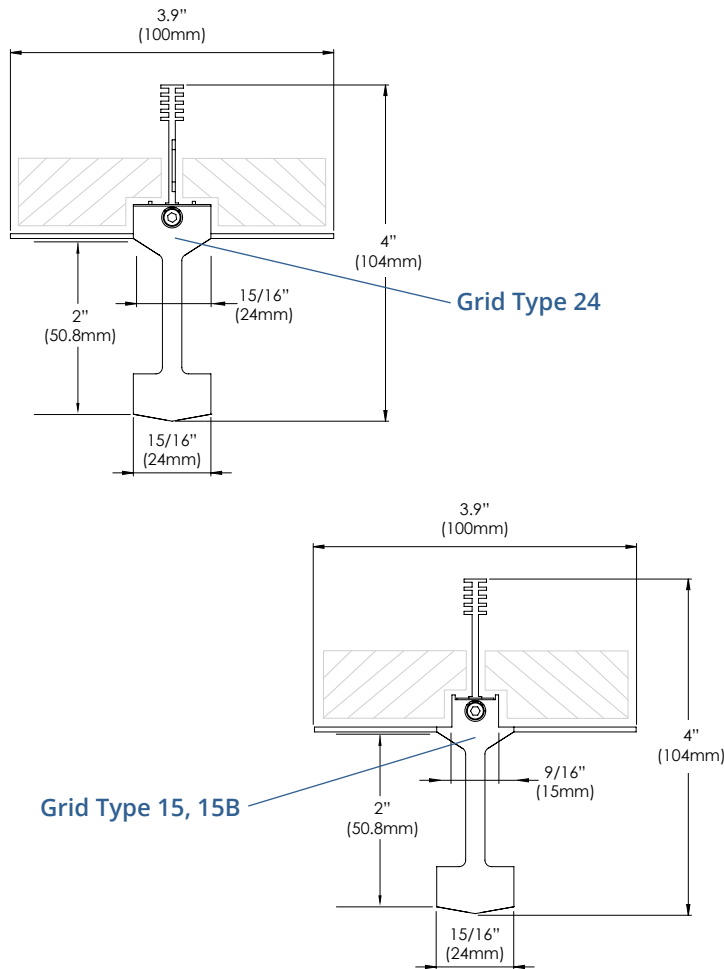

Product Name	Type of LED/K Color	Size	Grid Type	Optic	Mounting Clips	Color	Options
TBUP = T-BAR UP	HW = 3000K MW = 3500K MN = 4000K HN = 4500K TU = 2700-5000K tunable	2 = 2 ft 4 = 4 ft 5 = 5 ft 6 = 60 cm 12 = 120 cm	24 = 15/16" 15 = 9/16" 15B = 9/16" Bolt slot	IN = Indirect	U = Universal A = Armstrong C = Custom	W = White C = Custom	CP = Chicago Plenum rated

www.jlc-tech.com/patents

Profile Dimensions

Length Dimensions

Size	Grid Type	X	Y
2 = 2ft	24 = 15/16"	24"	23"
4 = 4ft	24 = 15/16"	48"	47"
5 = 5ft	24 = 15/16"	60"	59"
2 = 2ft	15 = 9/16"	24"	23.4"
4 = 4ft	15 = 9/16"	48"	47.4"
5 = 5ft	15 = 9/16"	60"	59.4"

CRI > 82

L₈₀ > 60K hrs IP40

LIGHT OUTPUT:
584lm per foot
77lm/W

NOTES:

T-BAR UP modules can be parallel connected up to 12 linear feet max per power supply. Remote power supply includes JB compartment for AC input direct wiring with metal conduit. Max distance from power supply to fixtures is 30 feet with 18 AWG wire. Longer distance achievable if using higher gauge wire. Chicago Plenum optional rating available, (see page 19).

MATERIALS:

Anodized and painted aluminum extruded body, steel mounting clips, powder coated aluminum end caps, high transmitting acrylic PMMA lens.

ELECTRIC:

High output LEDs consume 16W total (2 foot) or 32W total (4 foot) or 40W total (5 foot). Power supply consumption not included. Input voltage 24VDC. Class 2 plenum rated cables at each end equipped with quick connectors to allow multiple modules to be easily connected together (max 12 linear feet of product). Use solid copper wire or wire ferrules to fit into quick connectors.