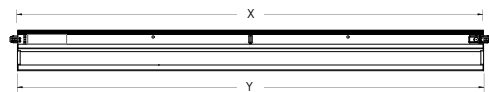

Product Name	Type of LED/K Color	Size	Grid Type	Optic	Mounting Clips	Color	Options
TBUP = T-BAR UP	HW = 3000K MW = 3500K MN = 4000K HN = 4500K TU = 2700-5000K tunable	2 = 2 ft 4 = 4 ft 5 = 5 ft 6 = 60 cm 12 = 120 cm	24 = 15/16" 15 = 9/16" 15B = 9/16" Bolt slot	IN = Indirect	U = Universal A = Armstrong C = Custom	W = White C = Custom	CP = Chicago Plenum rated

www.jlc-tech.com/patents

Profile Dimensions

Length Dimensions

Size	Grid Type	X	Y
2 = 2ft	24 = 15/16"	24"	23"
4 = 4ft	24 = 15/16"	48"	47"
5 = 5ft	24 = 15/16"	60"	59"
2 = 2ft	15 = 9/16"	24"	23.4"
4 = 4ft	15 = 9/16"	48"	47.4"
5 = 5ft	15 = 9/16"	60"	59.4"

CRI > 82

L₈₀ > 60K hrs IP40

LIGHT OUTPUT:
584lm per foot
77lm/W

NOTES:

T-BAR UP modules can be parallel connected up to 12 linear feet max per power supply. Remote power supply includes JB compartment for AC input direct wiring with metal conduit. Max distance from power supply to fixtures is 30 feet with 18 AWG wire. Longer distance achievable if using higher gauge wire. Chicago Plenum optional rating available, (see page 19).