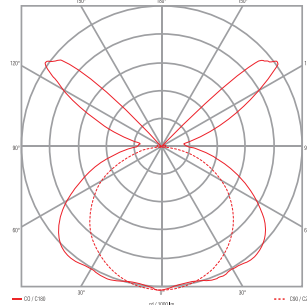

Product Name	Type of LED/K Color	Size	Grid Type	Optic	Mounting Clips	Color	Options
TBUP = T-BAR UP	HW = 3000K MW = 3500K MN = 4000K HN = 4500K TU = 2700-5000K tunable	2 = 2 ft 4 = 4 ft 5 = 5 ft 6 = 60 cm 12 = 120 cm	24 = 15/16" 15 = 9/16" 15B = 9/16" Bolt slot	IN = Indirect	U = Universal A = Armstrong C = Custom	W = White C = Custom	CP = Chicago Plenum rated

www.jlc-tech.com/patents

Profile Dimensions

Length Dimensions

Size	Grid Type	X	Y
2 = 2ft	24 = 15/16"	24"	23"
4 = 4ft	24 = 15/16"	48"	47"
5 = 5ft	24 = 15/16"	60"	59"
2 = 2ft	15 = 9/16"	24"	23.4"
4 = 4ft	15 = 9/16"	48"	47.4"
5 = 5ft	15 = 9/16"	60"	59.4"

CRI > 82

L₈₀ > 60K hrs IP40

LIGHT OUTPUT:
584lm per foot
77lm/W

NOTES:

T-BAR UP modules can be parallel connected up to 12 linear feet max per power supply. Remote power supply includes JB compartment for AC input direct wiring with metal conduit. Max distance from power supply to fixtures is 30 feet with 18 AWG wire. Longer distance achievable if using higher gauge wire. Chicago Plenum optional rating available, (see page 19).