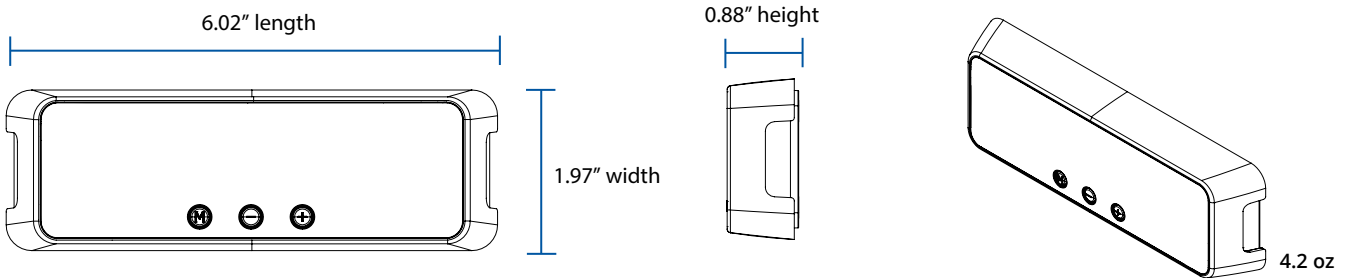

eldoLED dimensions